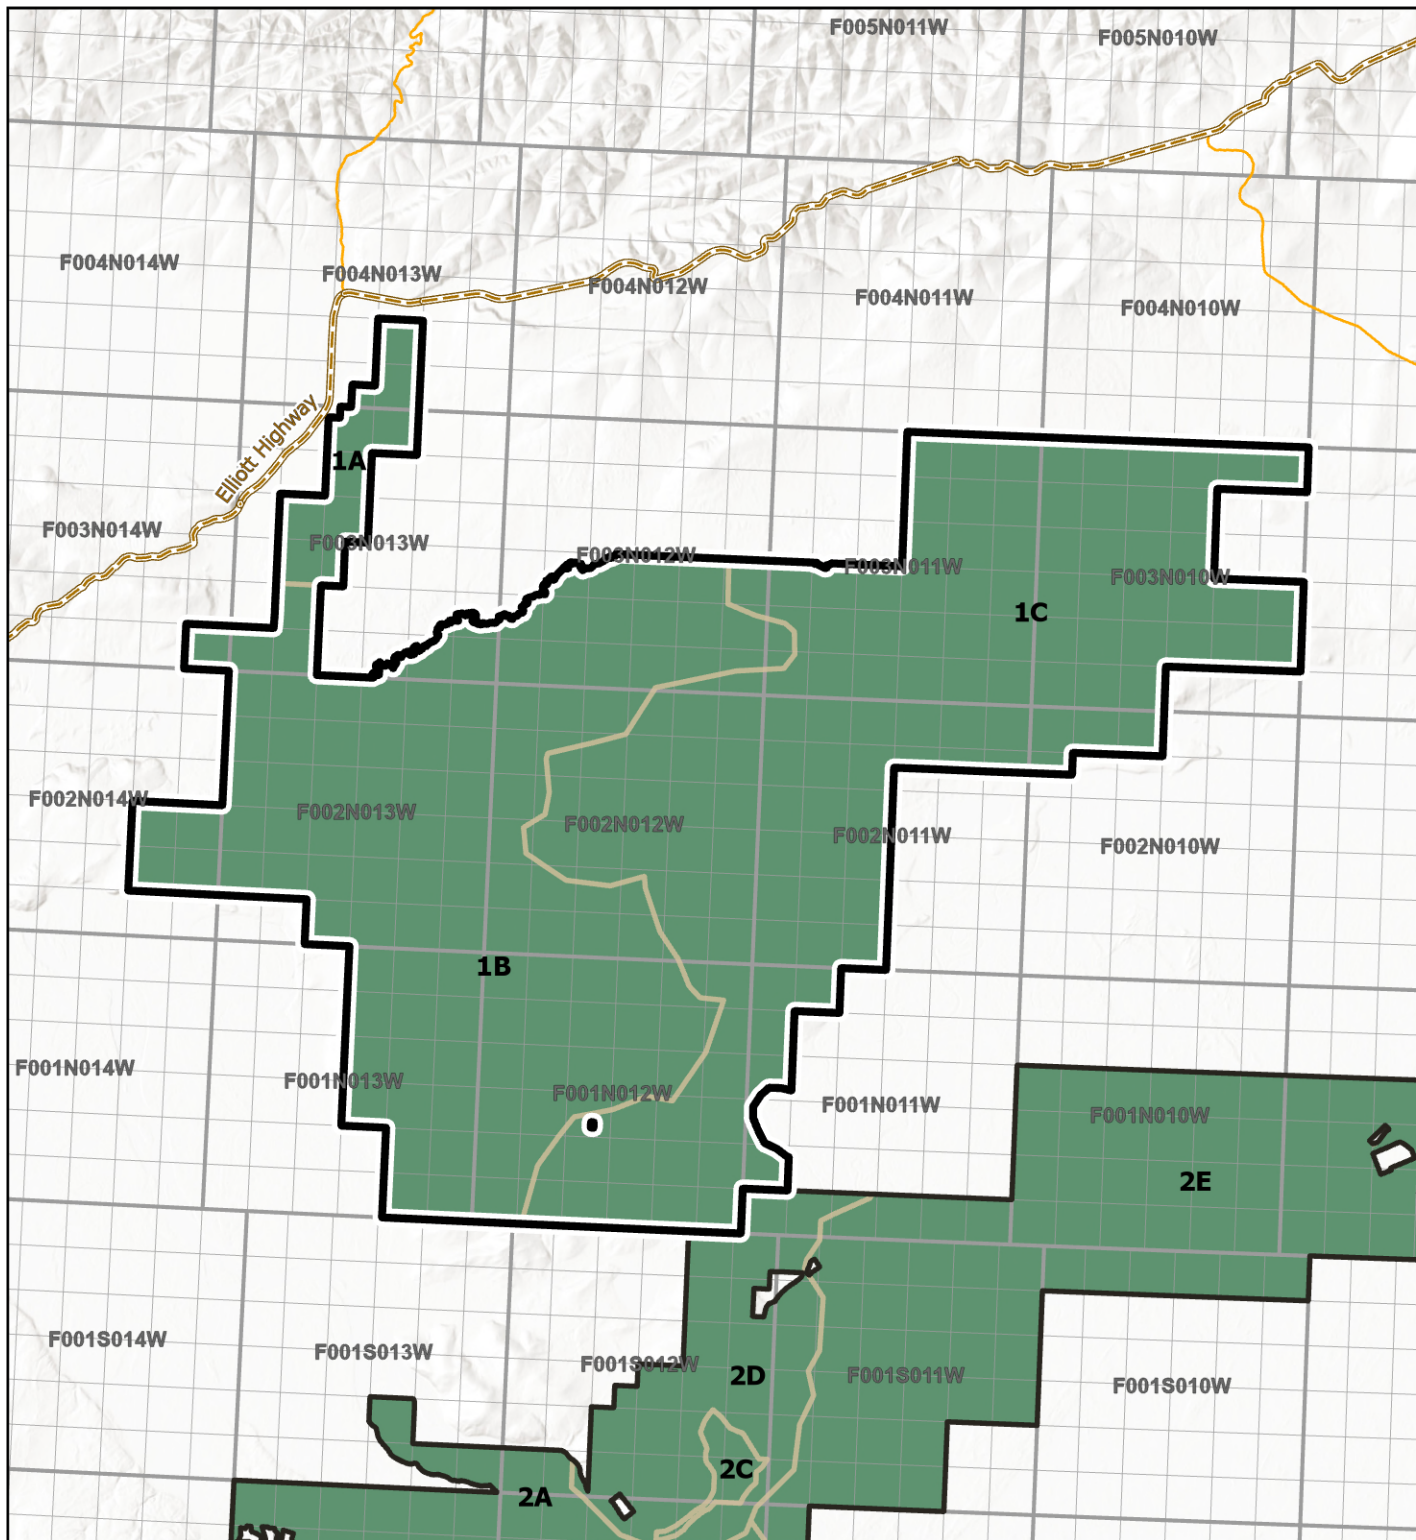

Land Designations within TVSF

Management Unit 1

State Forest Boundary

- Highlighted Management Unit
- TVSF Management Units
- TVSF Management SubUnits

TVSF Land Classifications

- Forest Land
- Forest/Material Land
- Forest/Public Recreation Land

Roads

- Highway
- Active Forestry Roads
- DOT Roads